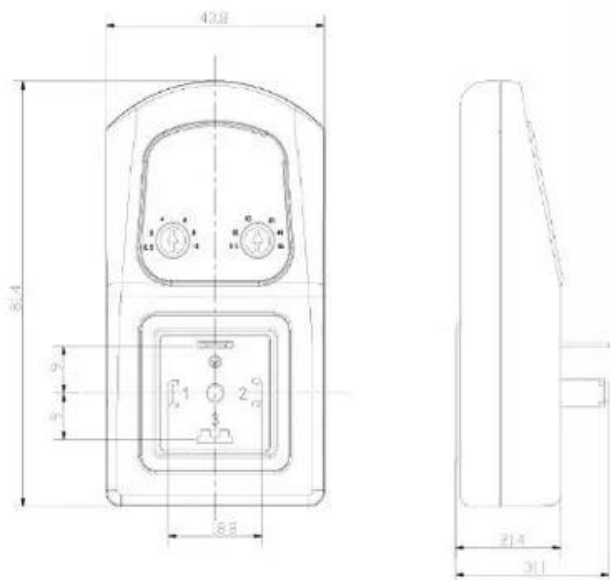

Technical Specification

Every effort has been taken to ensure the accuracy of this specification. However in order to maintain our technological lead we are continuously improving our products which could, without notice result in amendments or omissions to this specification.

We cannot accept responsibility for damage, injury, loss or expenses resulting therein.

Product Details

Supply voltage	24,240V AC/DC-50Hz/60Hz for "CE" marked timer	Duty cycle	100%ED
Absorption current	4mA Max	Switch life	3x10⁸
Operating temperature	-10°C ~+50°C	Time ON	from 0.5 to 10s
Class protection	IP65-EN60529	Time OFF	from 0.5 to 45 min
Switch holding voltage	400V Max	Indicators	Yellow LED
Switch capacity	1A	Manual override	Test
Inrush current	10A for 10ms	Termination	DIN43650A